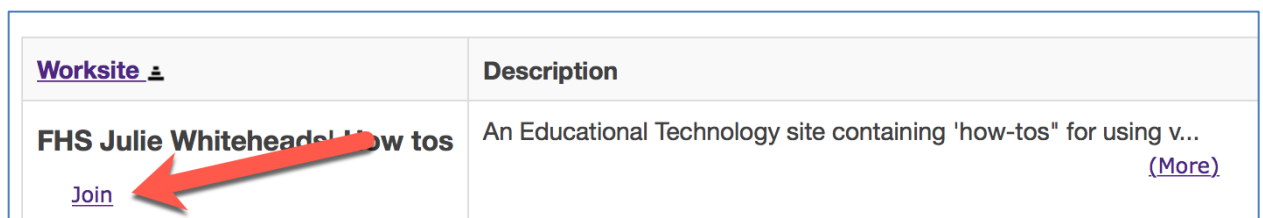

How to join FHS Julie Whitehead's HowTos

1. Log into OWL: <http://owl.uwo.ca>
2. Make sure you are in **Home**
3. Click **Membership** from the left tabs

4. Click the **Joinable Sites** link

5. Type **FHS Julie** into the search box

6. Find the correct site and click the **Join**

7. Click the **My Current Sites** link to go to the site

Membership

My Current Sites  **My General Course Enrolments** **Joinable Sites**

My Current Sites

Viewing 1 - 20 of 23 sites