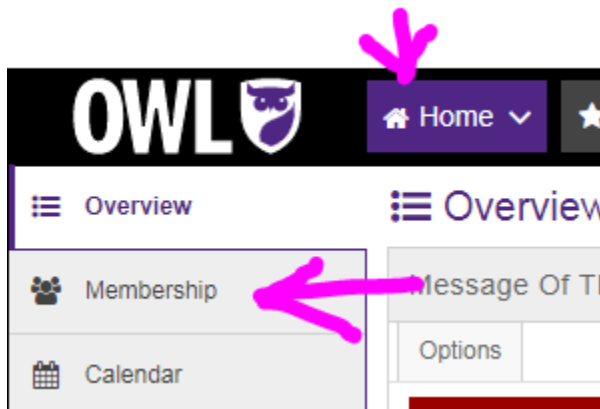

How to join FHS Julie Whitehead's HowTos

1. Log into OWL: <http://owl.uwo.ca>
2. Make sure you are in **Home**
3. Click **Membership** from the left tabs

4. Click the **Joinable Sites** link

5. Type **FHS Julie** into the search box

6. Find the correct site and click the **Join**

7. Click the **My Current Sites** link to go to the site

Membership

My Current Sites  **My General Course Enrolments** **Joinable Sites**

My Current Sites

Viewing 1 - 20 of 23 sites